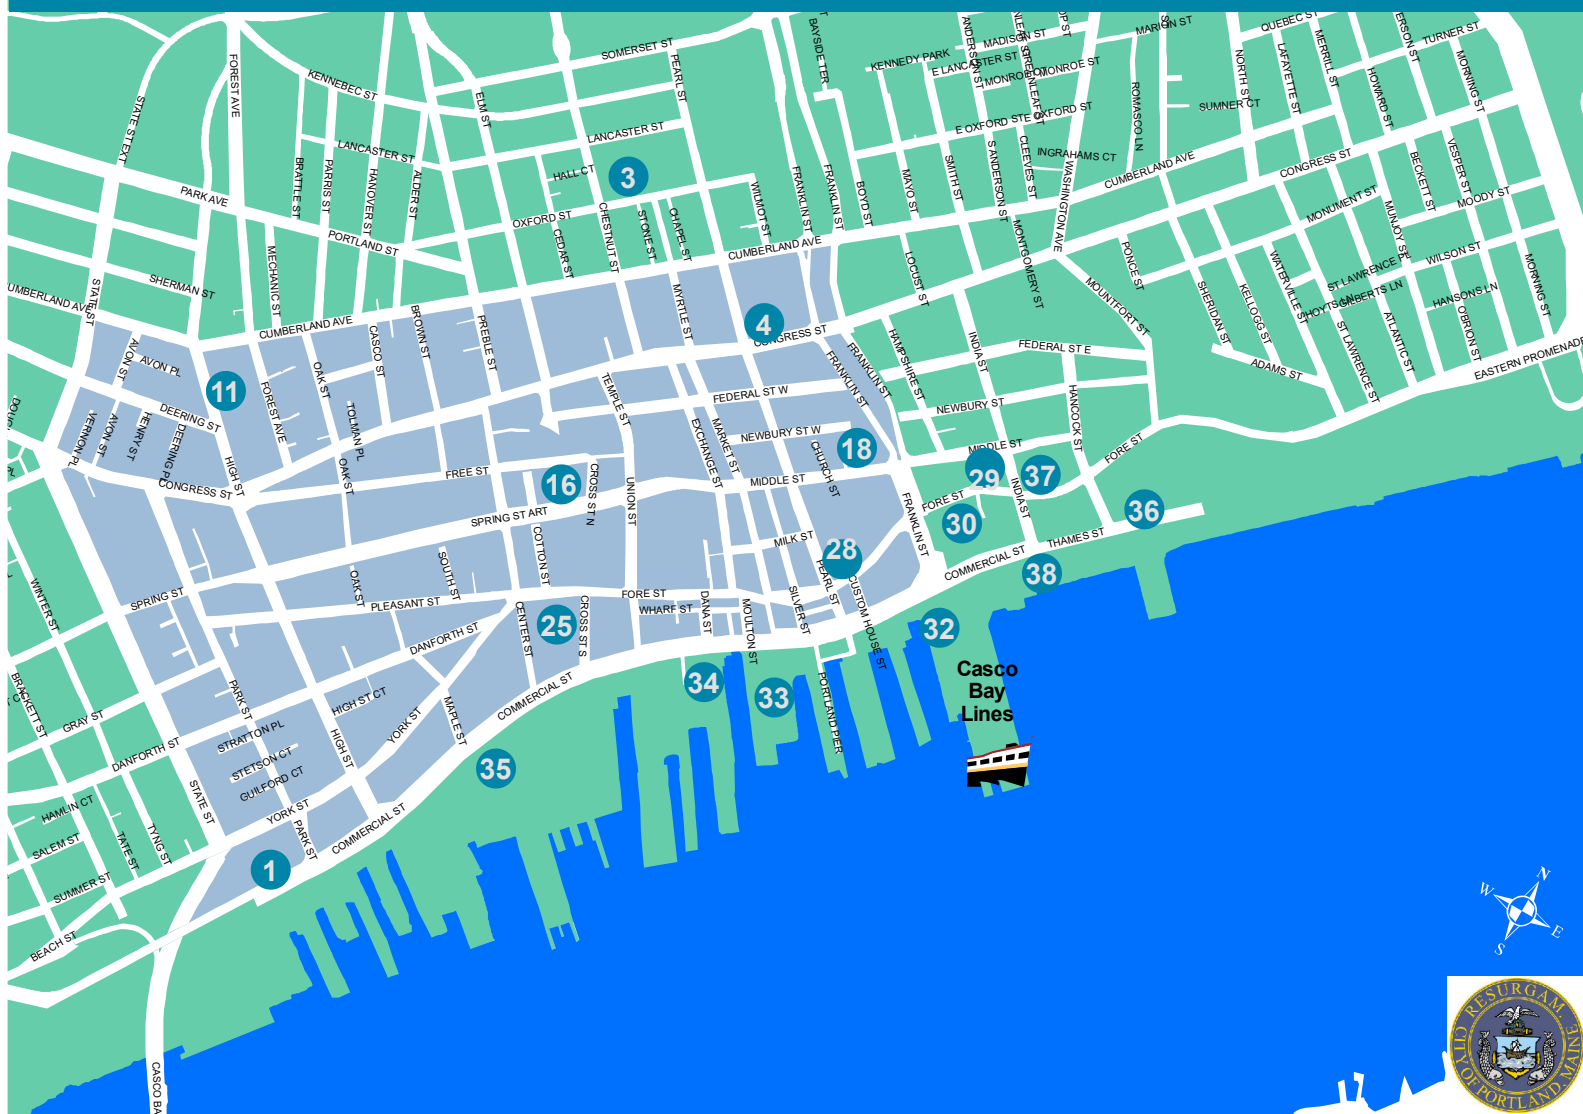

# PARKING NEAR CASCO BAY LINES GARAGES & LOTS

**1 Angelo's Acre Lot**  
441 Commercial St  
207 874-8443 **\$5 Day**

**3 Chestnut St. Garage**  
82 Chestnut St  
207 747-4230

**4 Top of Old Port Lot**  
119 Pearl St  
207 871 1080

**33 DiMillo's Parking Lot**  
25 Long Wharf  
207 772-2216

**34 Fisherman's Wharf Lot**  
202 Commercial St  
207 753-6649

**35 Portland Fish Pier Lot**  
320 Commercial St  
207 874-2842 **\$10 Day**

**36 Thames St. Lot**  
40 Thames St **Temporarily Closed**  
207 874-8443

**37 Ocean Gateway Garage**  
167 Fore St  
207 772-6327

**38 Ocean Gateway Queuing Lane**  
58 Fore St **Temporary May-Oct \$15 Day**  
207 747-4230